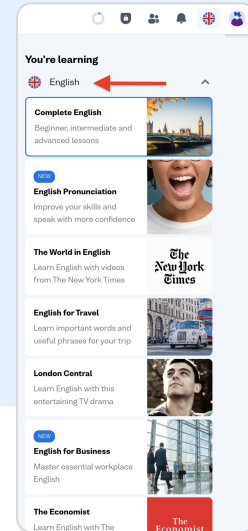

## 14 languages

All languages are accessible 24/7 and can be studied simultaneously

- English
- Spanish
- French
- German
- Italian
- Dutch
- Portuguese
- Polish
- Turkish
- Japanese
- Chinese
- Russian
- Arabic
- Korean

## 15 interface languages

- English
- Spanish
- French
- German
- Italian
- Portuguese
- Polish
- Turkish
- Japanese
- Chinese
- Russian
- Arabic
- Bahasa Indonesian
- Vietnamese
- Korean

# Your courses

1. Click on the country flag to select the language or course you want to learn
2. There are different topics: our complete course (A1-B2/C1 CEFR), or pronunciation, business and more
3. Choose the level you'd like to start studying
4. Lessons are grouped into chapters, with checkpoint tests between each chapter to track your progress