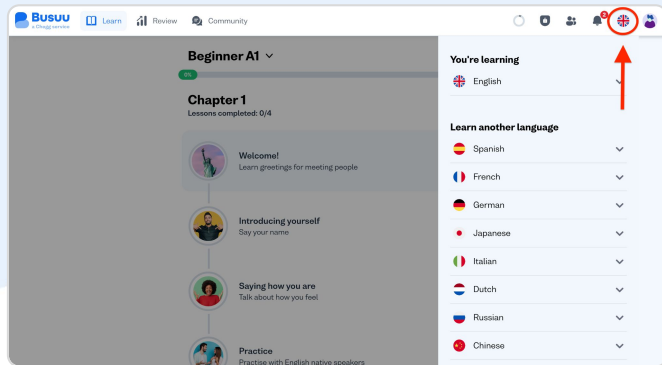

## 14 languages

All languages are accessible 24/7 and can be studied simultaneously

- English
- Spanish
- French
- German
- Italian
- Dutch
- Portuguese
- Polish
- Turkish
- Japanese
- Chinese
- Russian
- Arabic
- Korean

## 15 interface languages

- English
- Spanish
- French
- German
- Italian
- Portuguese
- Polish
- Turkish
- Japanese
- Chinese
- Russian
- Arabic
- Bahasa Indonesian
- Vietnamese
- Korean

# Your courses

1. Click on the country flag to select the language or course you want to learn
2. There are different topics: our complete course (A1-B2/C1 CEFR), or pronunciation, business and more
3. Choose the level you'd like to start studying
4. Lessons are grouped into chapters, with checkpoint tests between each chapter to track your progress