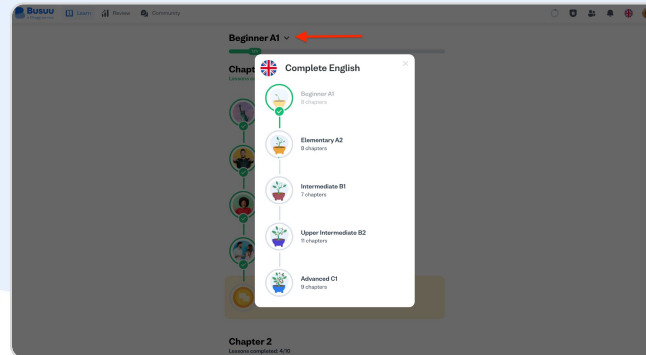

## 14 languages

All languages are accessible 24/7 and can be studied simultaneously

- English
- Spanish
- French
- German
- Italian
- Dutch
- Portuguese
- Polish
- Turkish
- Japanese
- Chinese
- Russian
- Arabic
- Korean

## 15 interface languages

- English
- Spanish
- French
- German
- Italian
- Portuguese
- Polish
- Turkish
- Japanese
- Chinese
- Russian
- Arabic
- Bahasa Indonesian
- Vietnamese
- Korean

# Your courses

1. Click on the country flag to select the language or course you want to learn
2. There are different topics: our complete course (A1-B2/C1 CEFR), or pronunciation, business and more
3. Choose the level you'd like to start studying
4. Lessons are grouped into chapters, with checkpoint tests between each chapter to track your progress